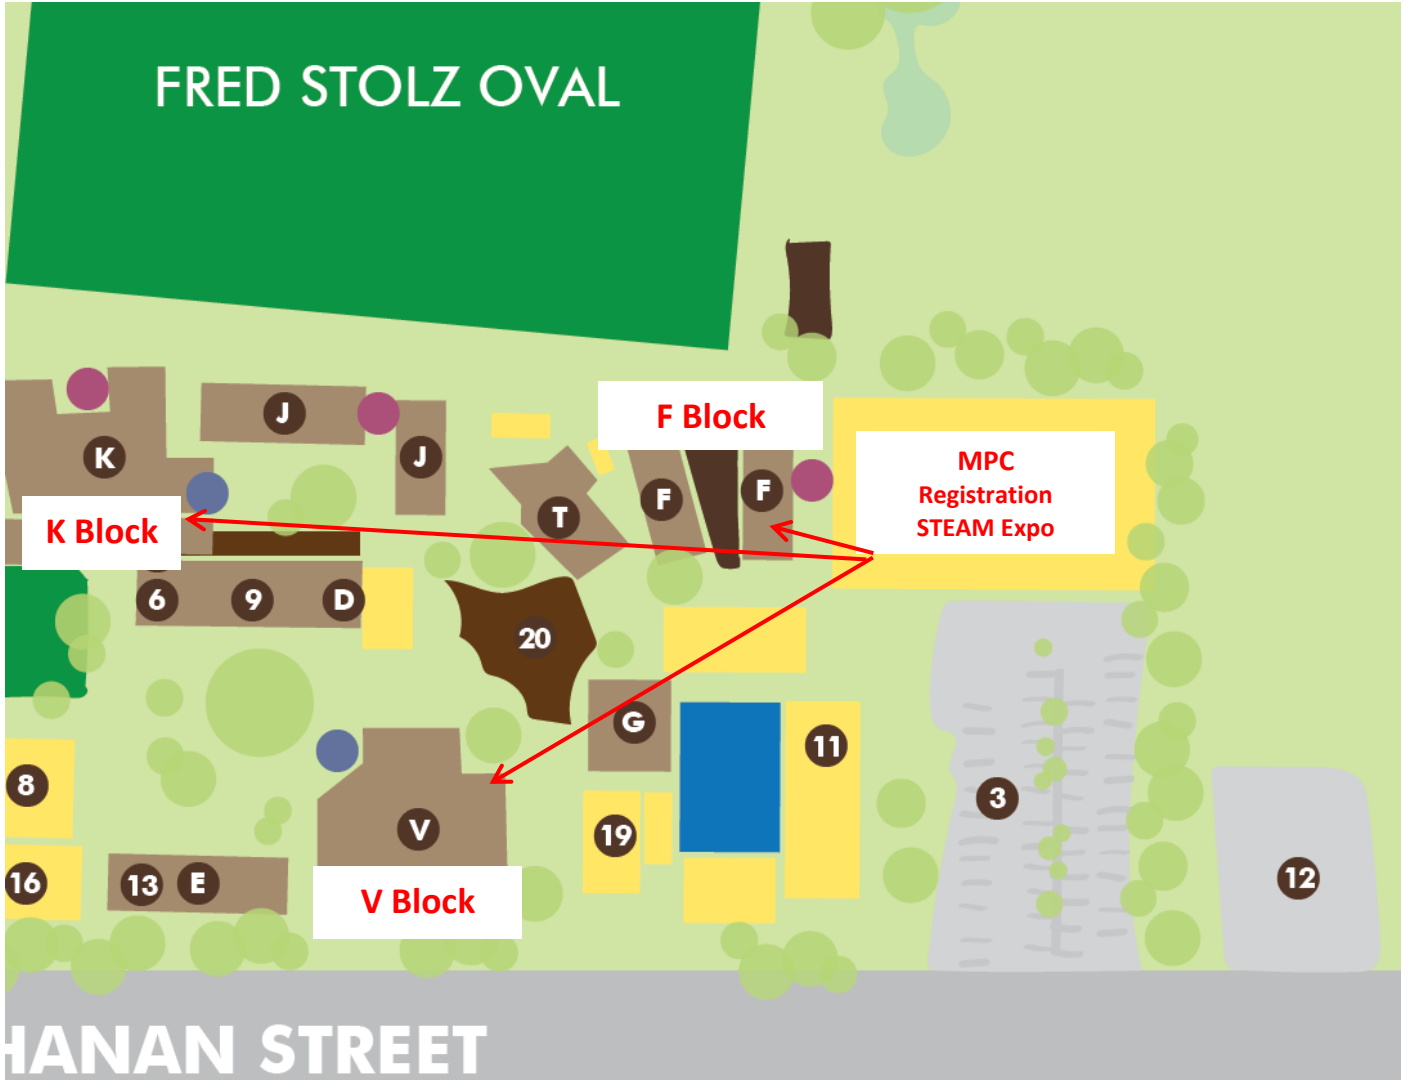

It Takes a Spark!

STEM Conference

Friday 30 August 2024 at Grace Lutheran College, Rothwell Campus

Cnr Anzac Ave & Mewes Rd, Rothwell QLD 4022

[Grace Lutheran College, Rothwell - Campus Map](#)

Workshop Locations across campus

K Block

F Block

V Block

STEAM Expo

Registration

Sealed Car Park area looking towards MPC

Unsealed Car Park area looking away from MPC

Parking on Buchanan St across the road from MPC

Entrance to MPC and looking towards sealed Car Park on Buchanan St

MPC from Entrance looking towards front area where keynotes will be

Toilet Block next to MPC

Standard Classroom

Science Lab

Computer Room K7

Oval for Rocket Launches and Evacuation Assembly Area