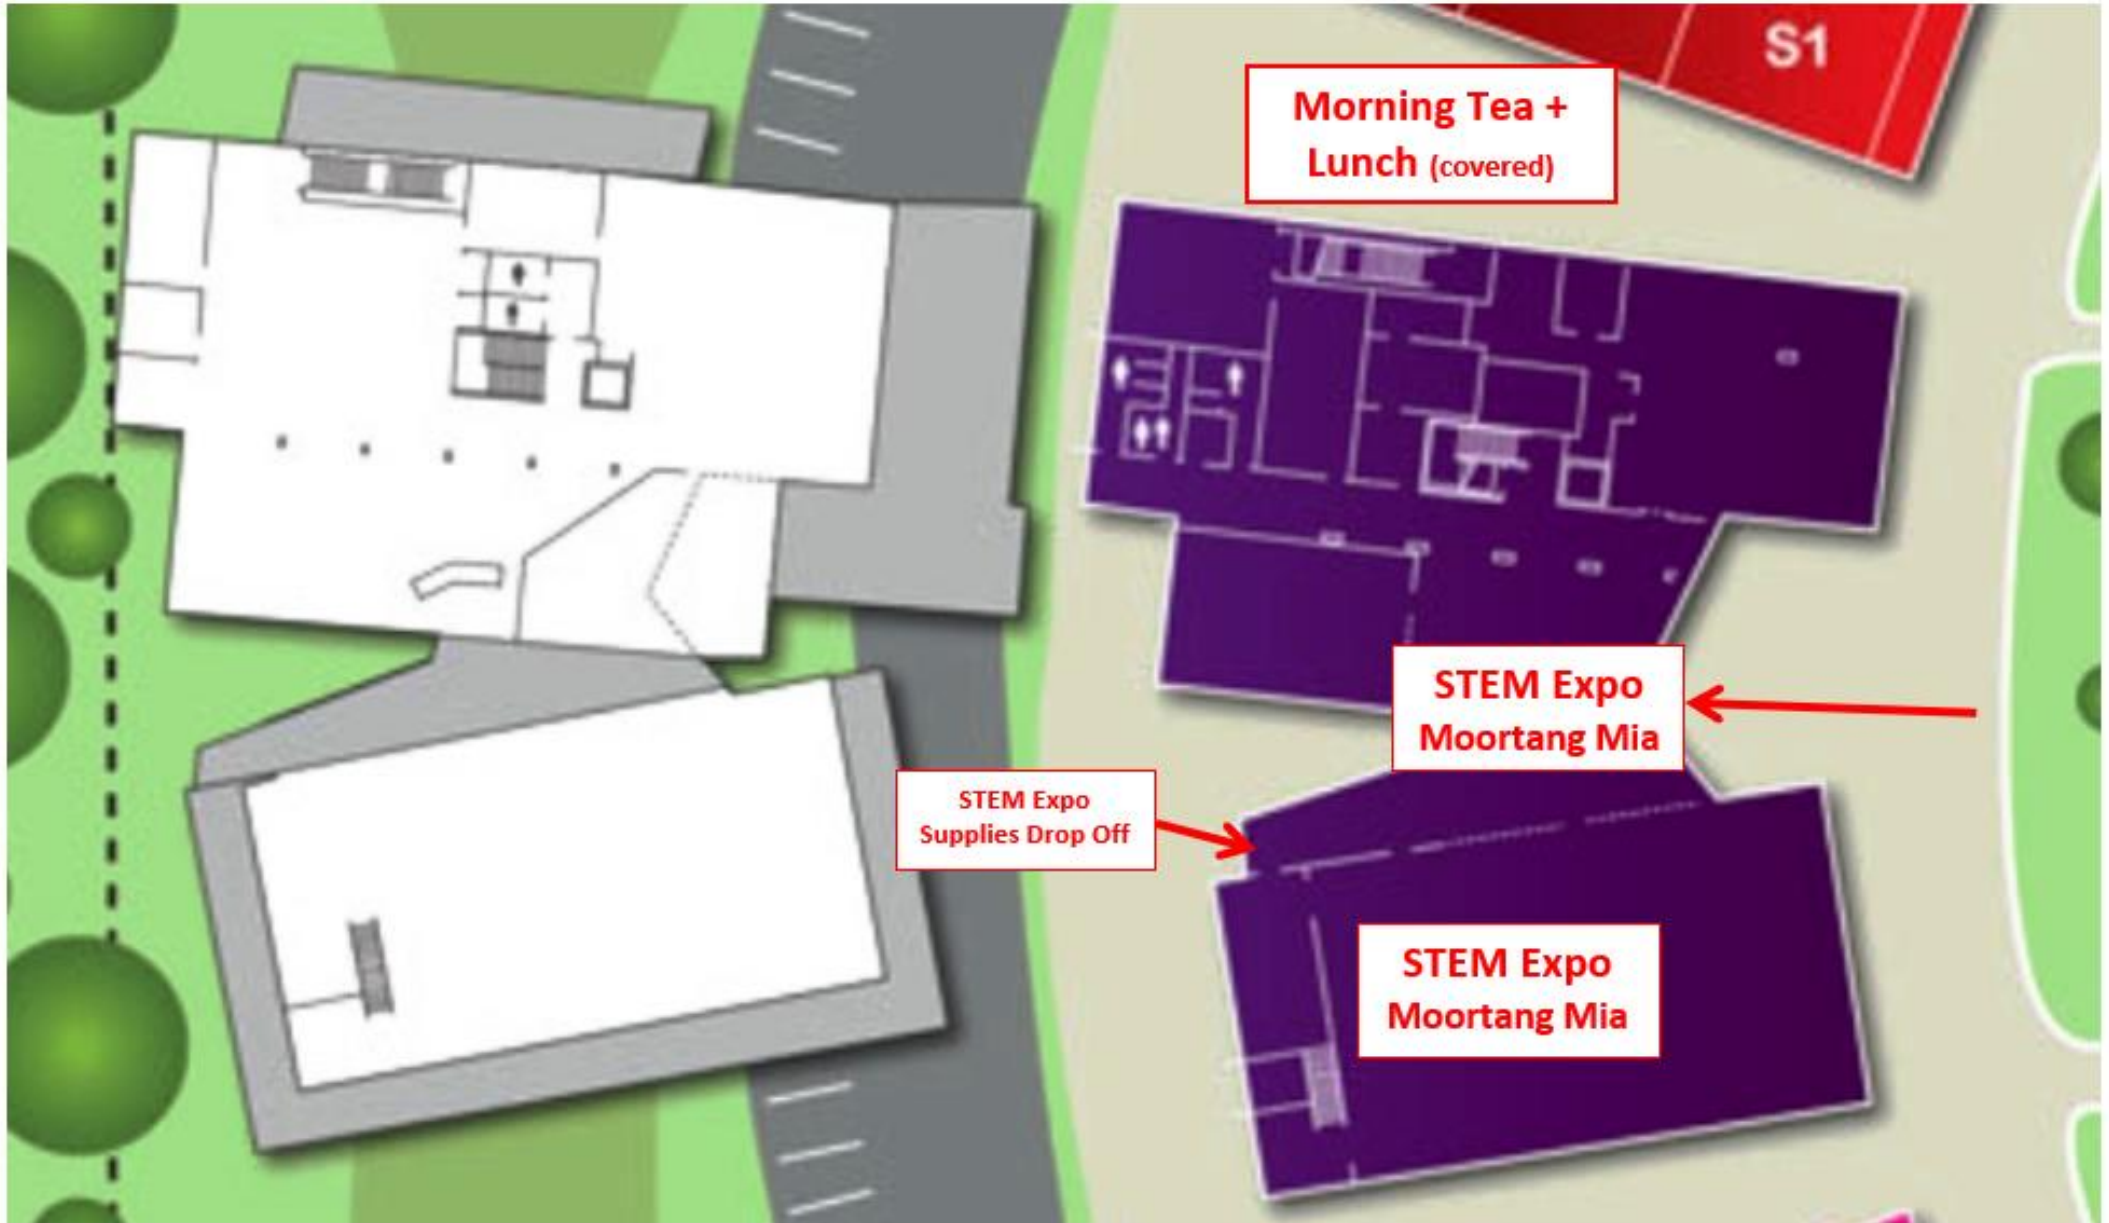

**Attendee /Presenter Parking**  
Mini-Buses to park here  
(50 spaces)

**Keynotes**

**Coffee Van**

**Workshops**

**Registration**

Late Regn  
**KLC1**

**KLC2**

**FITNESS CENTRE**

**C4**

**C5**

**C6**

**C1**

**C2**

**C3**

**STEM Expo – Moortang Mia – Tides Room, Foyer, Auditorium beside the Foyer**

# Draft STEAM Expo setup (Moortang Mia)

**Minibus Parking**

**Conference Parking**

**Note: Overflow parking for late arriving attendees and presenters will be in the staff car parking areas behind the Tech Block and S Block prior to Moortang Mia**

**KLC looking to the Stage**

**Rear of KLC – Art and Technology display**