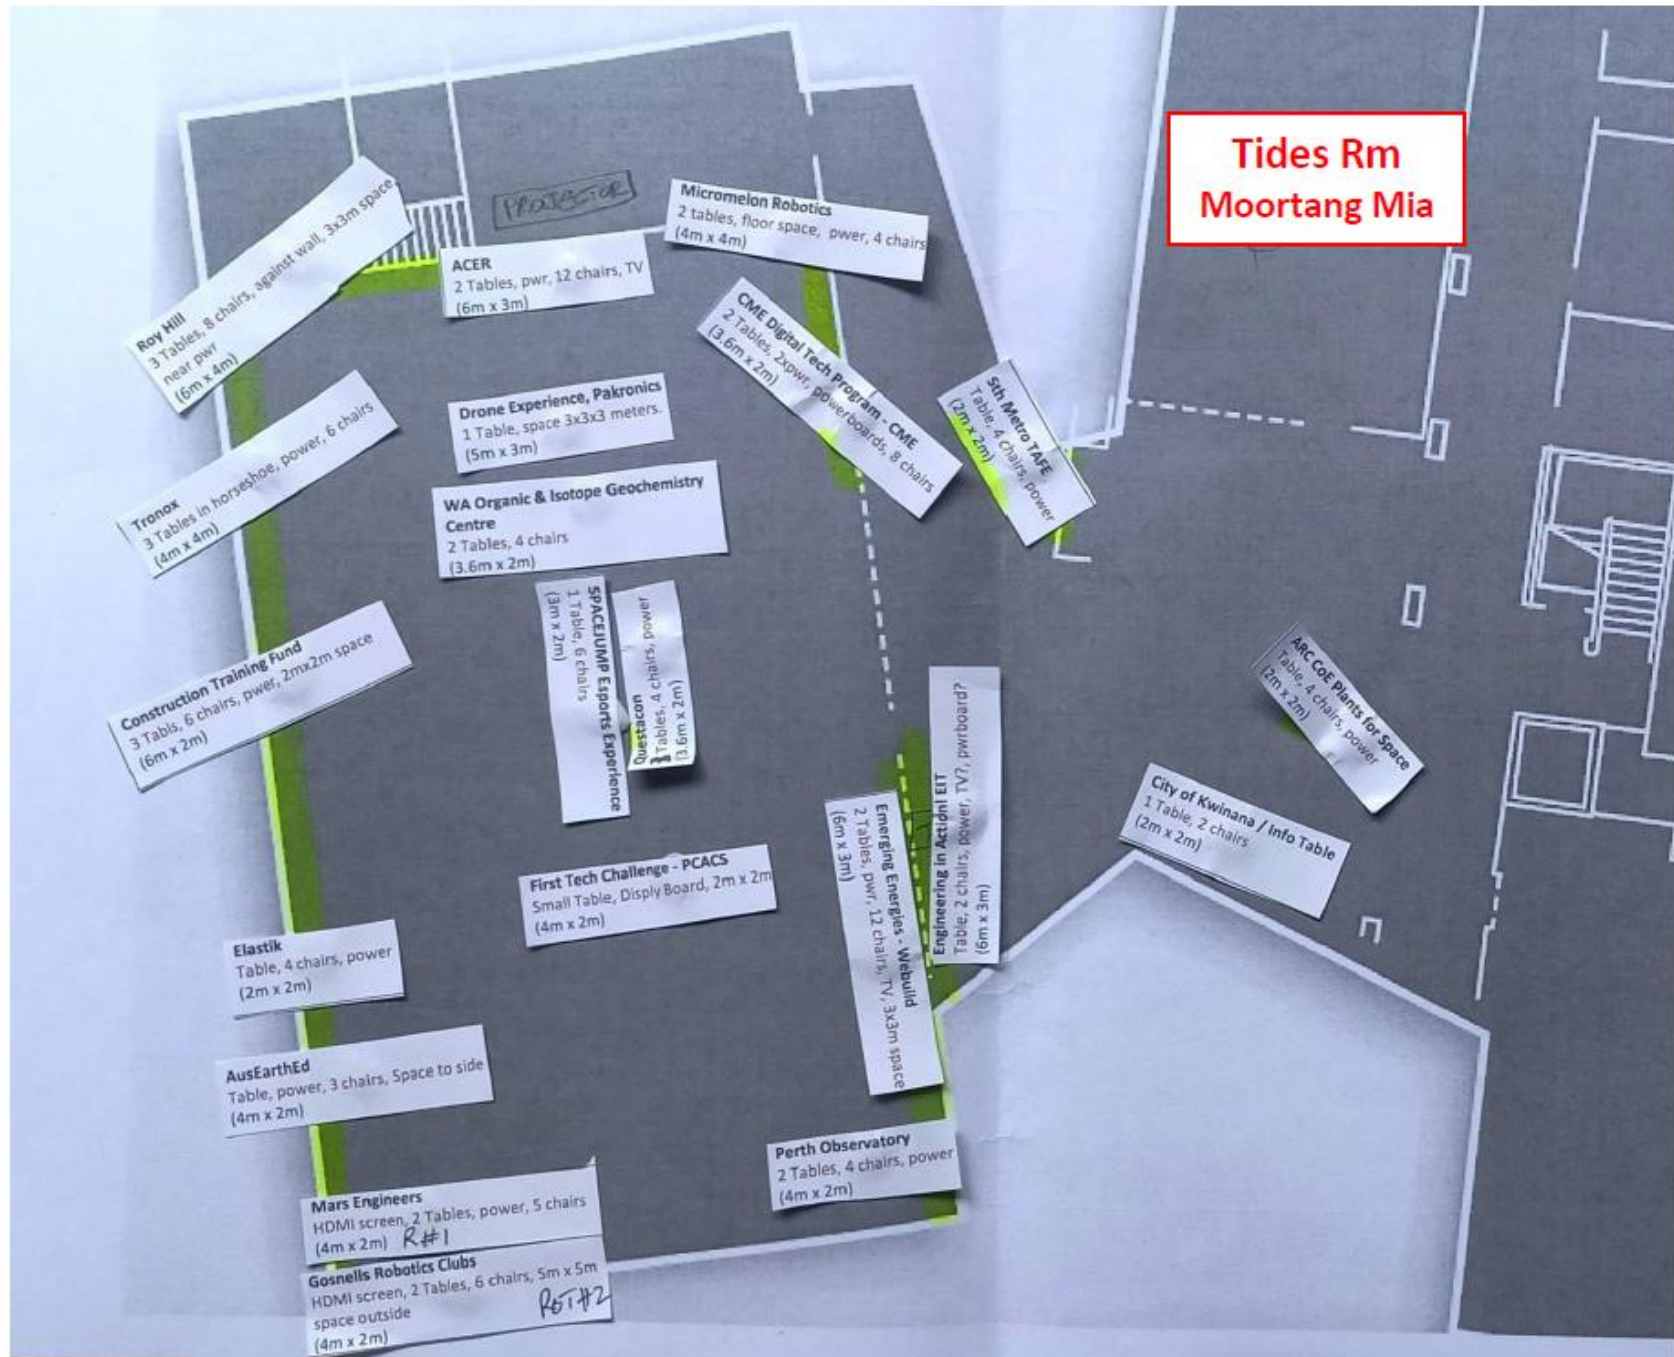

**Attendee /Presenter Parking**  
Mini-Buses to park here  
(50 spaces)

**Keynotes**

**Coffee Van**

**Workshops**

**Registration**

Late Regn  
**KLC1**

**KLC2**

**FITNESS CENTRE**

**C4**

**C5**

**C6**

**C1**

**C2**

**C3**

**STEM Expo – Moortang Mia – Tides Room, Foyer, Auditorium beside the Foyer**

# Draft STEAM Expo setup (Moortang Mia)

**Minibus Parking**

**Conference Parking**

**Note: Overflow parking for late arriving attendees and presenters will be in the staff car parking areas behind the Tech Block and S Block prior to Moortang Mia**

**KLC looking to the Stage**

**Rear of KLC – Art and Technology display**