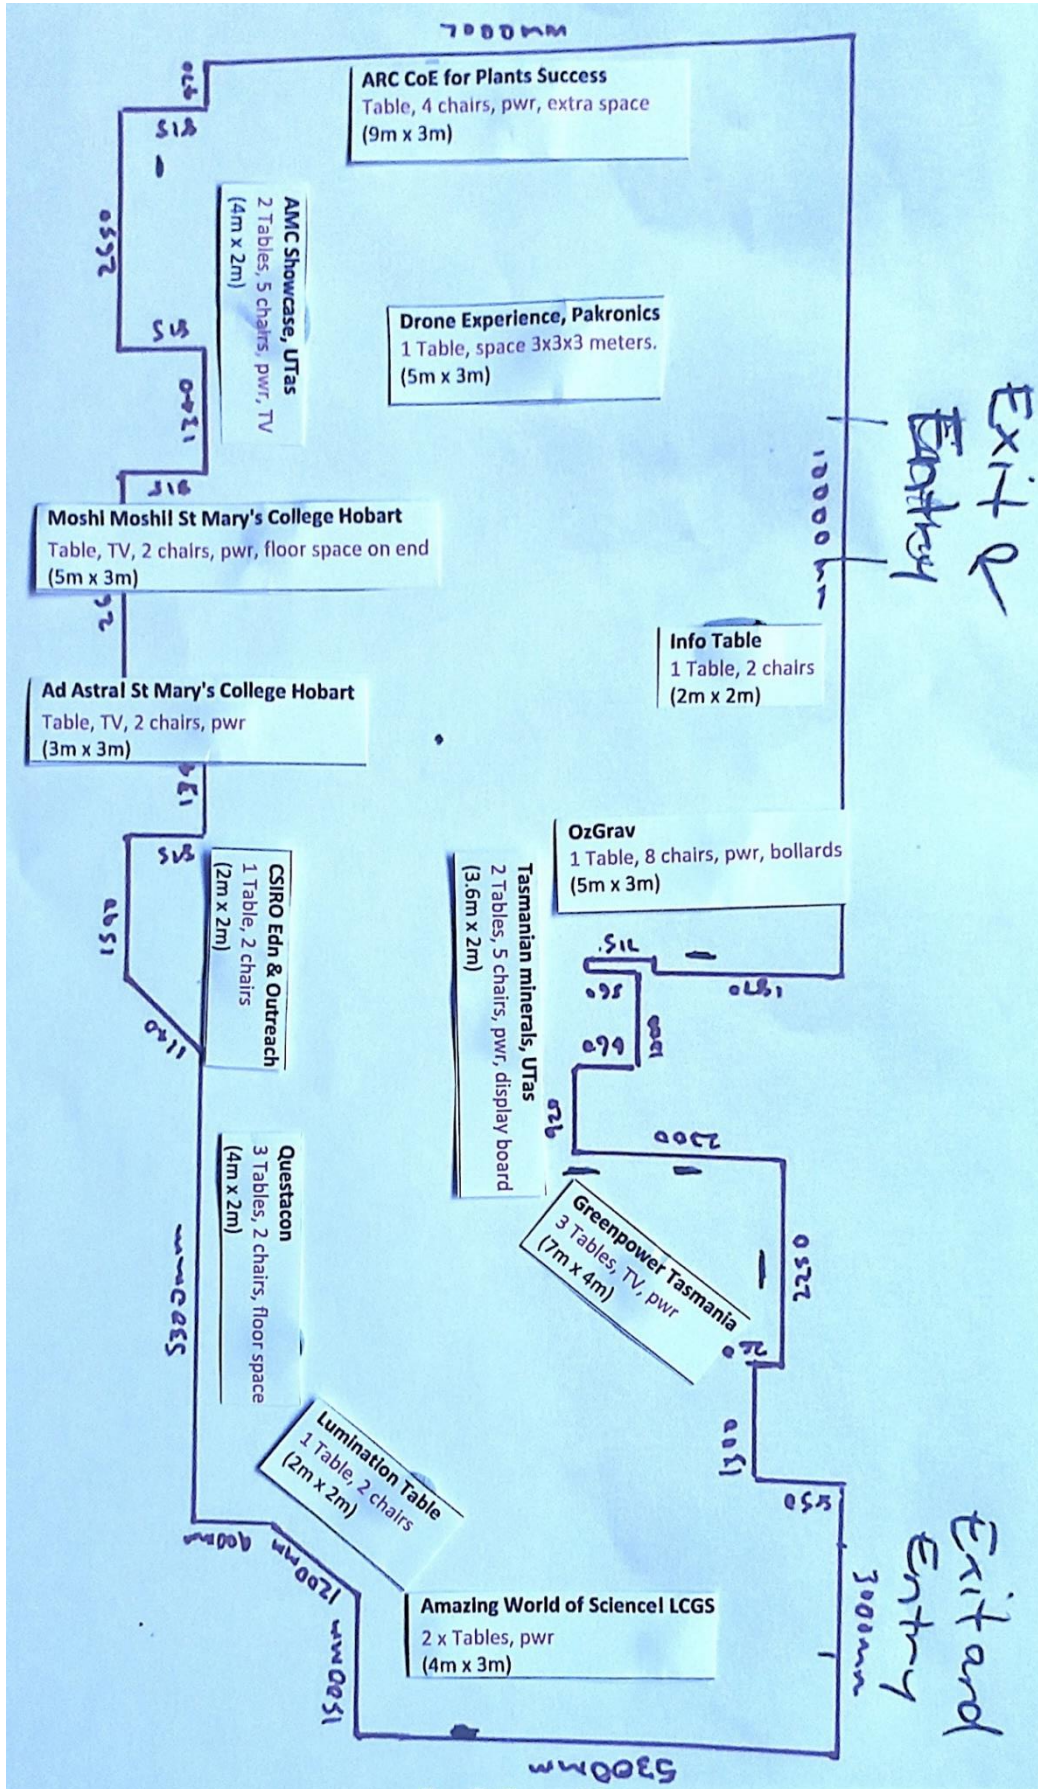

It Takes a Spark!

STEM Conference

Launceston Church Grammar School – Senior Campus
 36 Button St Mowbray TAS 7248
Friday, 29th November 2024

Notes

- All attendees and parents to enter the school via the Button St entrance
- 40-50 car parks for attendees in student car park area shown
- 40-50 car parks for presenters
- Special note - Minibus parking:** after drop off exit via Button St, turn LEFT onto Dineen Street, then LEFT onto Joffre Street. At the end of Joffre Street is the alternate entrance to the school - enter. After the maintenance building is a bus area for buses to park.

Administration Hub Ground Floor

...also known as 'JR HUGHES BUILDINGS'

Draft STEM Expo Map

Photos of Rooms and Areas

War Memorial Hall – Registration Entrance

War Memorial Hall - Keynotes

STEM Expo space

STEM Expo space

First Floor Photos

(Administration Hub / JR Hughes Buildings)

Rooms S1, S2, H1 and H2

Ground Floor Photos

(Administration Hub / JR Hughes Buildings)

Room H4

Room M1

Room M3 Science Lab

Bus Drop off point

Mini-Bus Parking from Joffre St Entrance

Minibus Parking near Maintenance Building