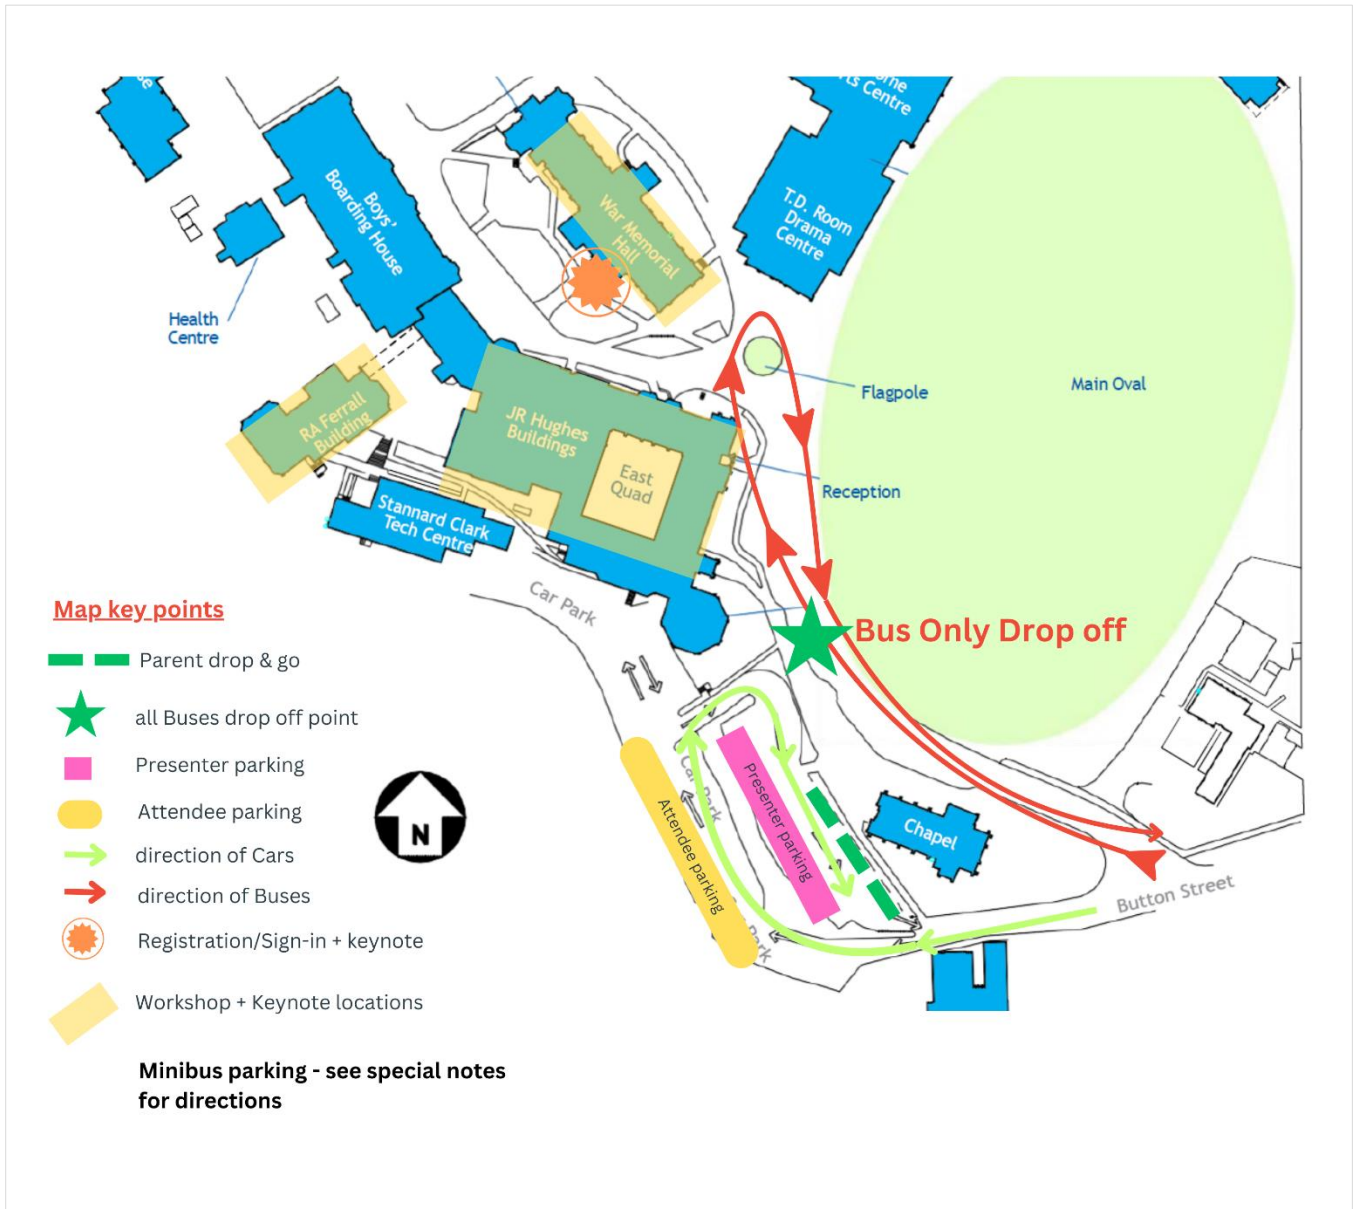

It Takes a Spark!

STEM Conference

Launceston Church Grammar School – Senior Campus
 36 Button St Mowbray TAS 7248
Friday, 29th November 2024

Notes

- All attendees and parents to enter the school via the Button St entrance
- 40-50 car parks for attendees in student car park area shown
- 40-50 car parks for presenters
- Special note - Minibus parking:** after drop off exit via Button St, turn LEFT onto Dineen Street, then LEFT onto Joffre Street. At the end of Joffre Street is the alternate entrance to the school - enter. After the maintenance building is a bus area for buses to park.

Administration Hub Ground Floor

...also known as 'JR HUGHES BUILDINGS'

Draft STEM Expo Map

Photos of Rooms and Areas

War Memorial Hall – Registration Entrance

War Memorial Hall - Keynotes

STEM Expo space

STEM Expo space

C9 Science Lab

C10 Science Lab

Morning Tea / Lunch area (East Quad)

Auditorium (if needed)

Lumination Lab (RA Ferrall Building)

Parking + drop images for reference

Entry to lower (attende) car park

Entry to upper (presenter) car park and parent drop off point

Bus Drop off point

Mini-Bus Parking from Joffre St Entrance

Minibus Parking near Maintenance Building