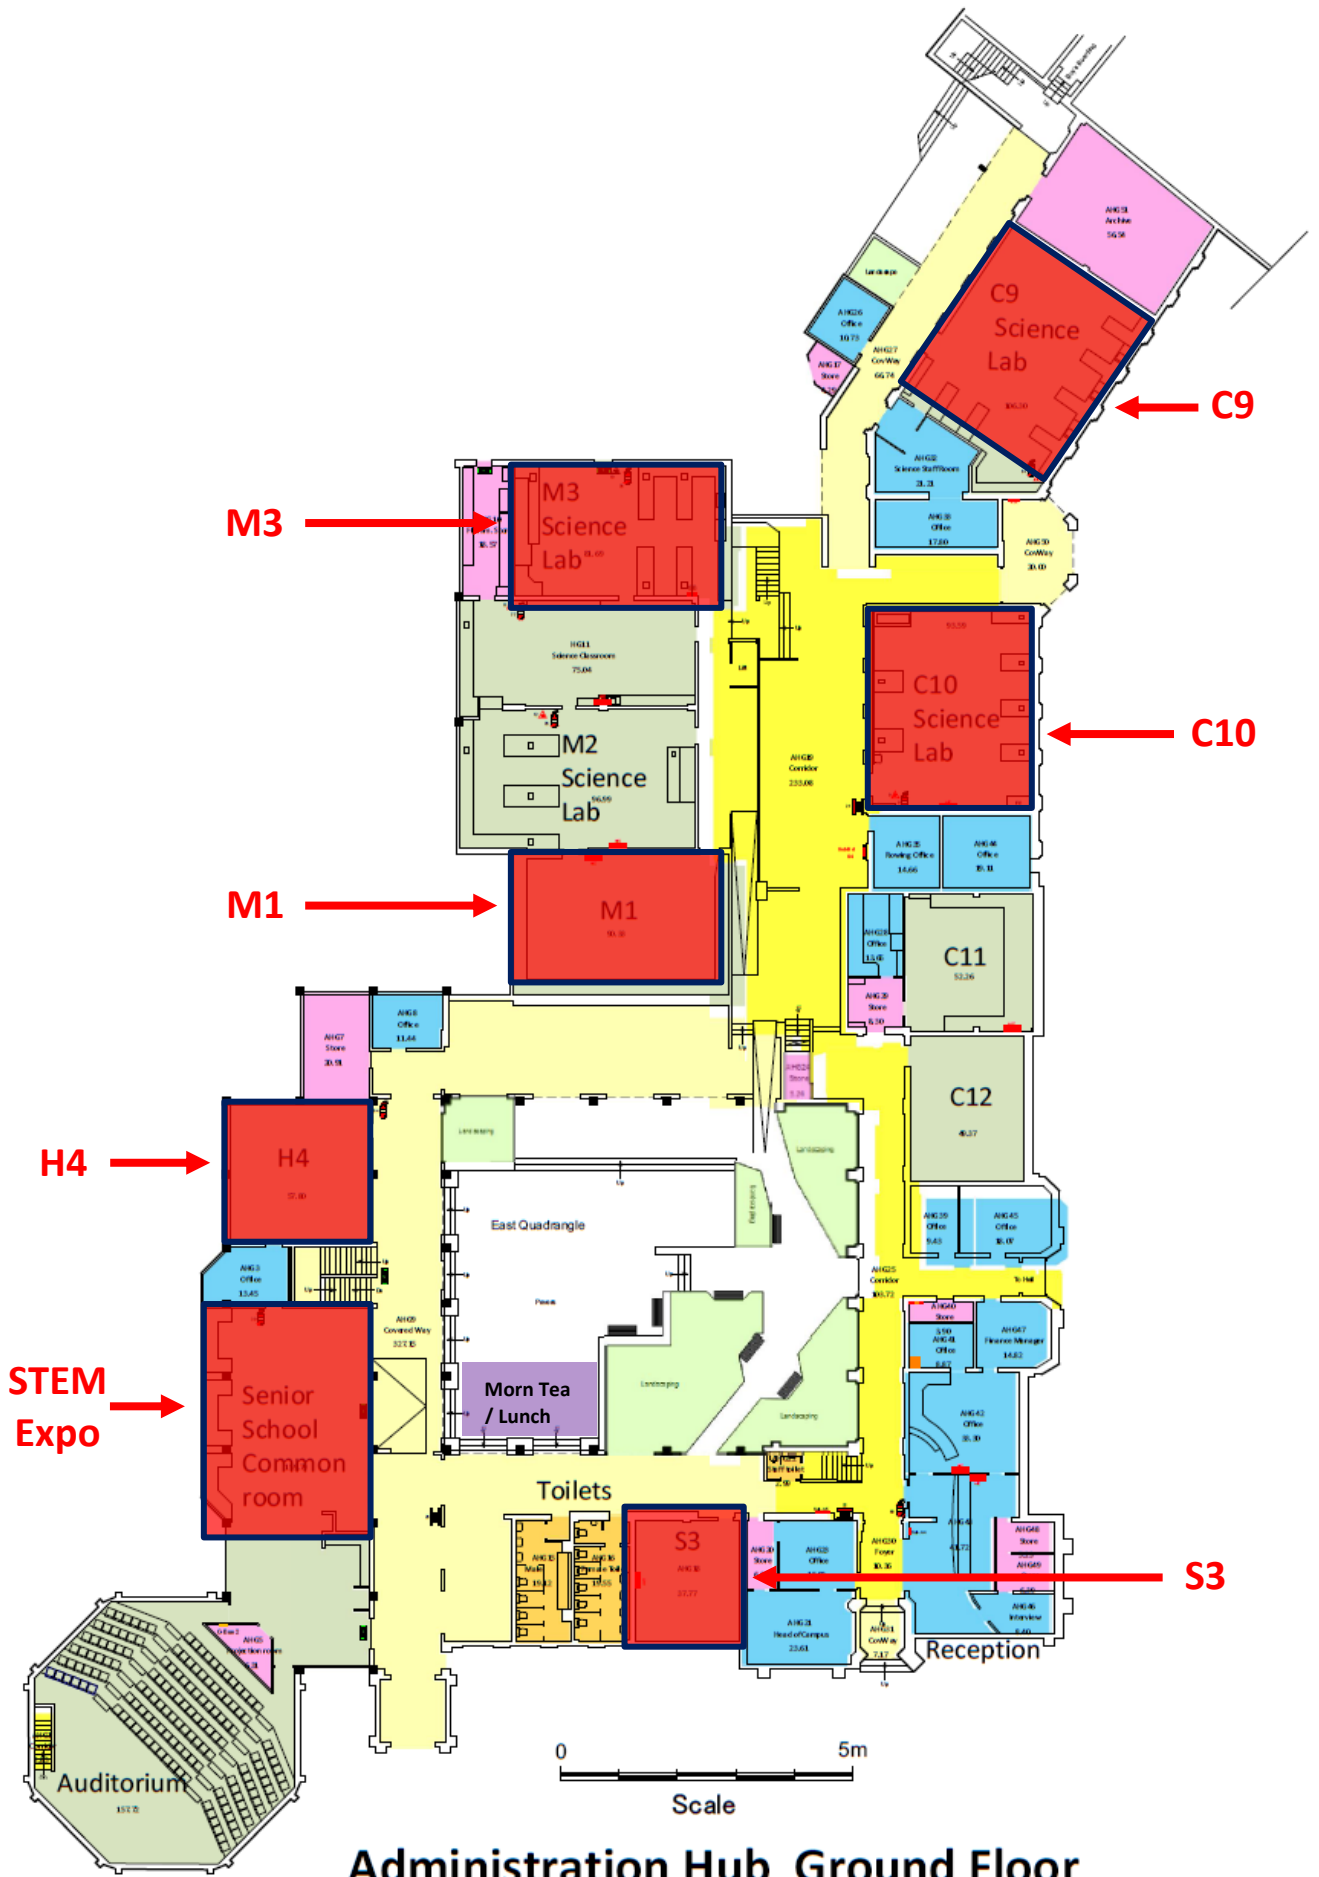

It Takes a Spark!

STEM Conference

Launceston Church Grammar School – Senior Campus
 36 Button St Mowbray TAS 7248
Friday, 29th November 2024

Notes

- All attendees and parents to enter the school via the Button St entrance
- 40-50 car parks for attendees in student car park area shown
- 40-50 car parks for presenters
- Special note - Minibus parking:** after drop off exit via Button St, turn LEFT onto Dineen Street, then LEFT onto Joffre Street. At the end of Joffre Street is the alternate entrance to the school - enter. After the maintenance building is a bus area for buses to park.

Administration Hub Ground Floor

...also known as 'JR HUGHES BUILDINGS'

Draft STEM Expo Map

Photos of Rooms and Areas

War Memorial Hall – Registration Entrance

War Memorial Hall - Keynotes

STEM Expo space

STEM Expo space

First Floor Photos

(Administration Hub / JR Hughes Buildings)

Rooms S1, S2, H1 and H2

Ground Floor Photos

(Administration Hub / JR Hughes Buildings)

Room H4

Room M1

Room M3 Science Lab

C9 Science Lab

C10 Science Lab

Morning Tea / Lunch area (East Quad)

Auditorium (if needed)

Lumination Lab (RA Ferrall Building)

Parking + drop images for reference

Entry to lower (attende) car park

Entry to upper (presenter) car park and parent drop off point