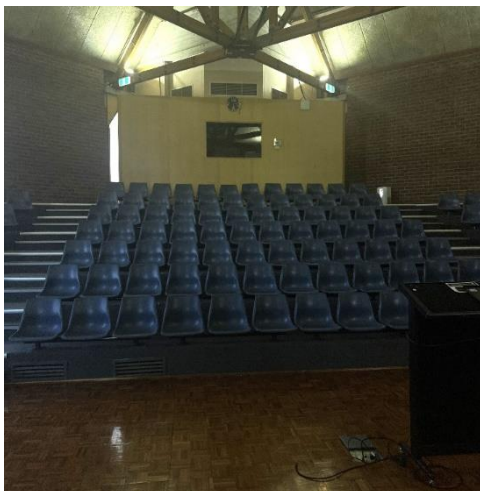

First Floor Photos

(Administration Hub / JR Hughes Buildings)

Rooms S1, S2, H1 and H2

Ground Floor Photos

(Administration Hub / JR Hughes Buildings)

Room H4

Room M1

Room M3 Science Lab

C9 Science Lab

C10 Science Lab

Morning Tea / Lunch area (East Quad)

Auditorium (if needed)

Lumination Lab (RA Ferrall Building)

Parking + drop images for reference

Entry to lower (attende) car park

Entry to upper (presenter) car park and parent drop off point