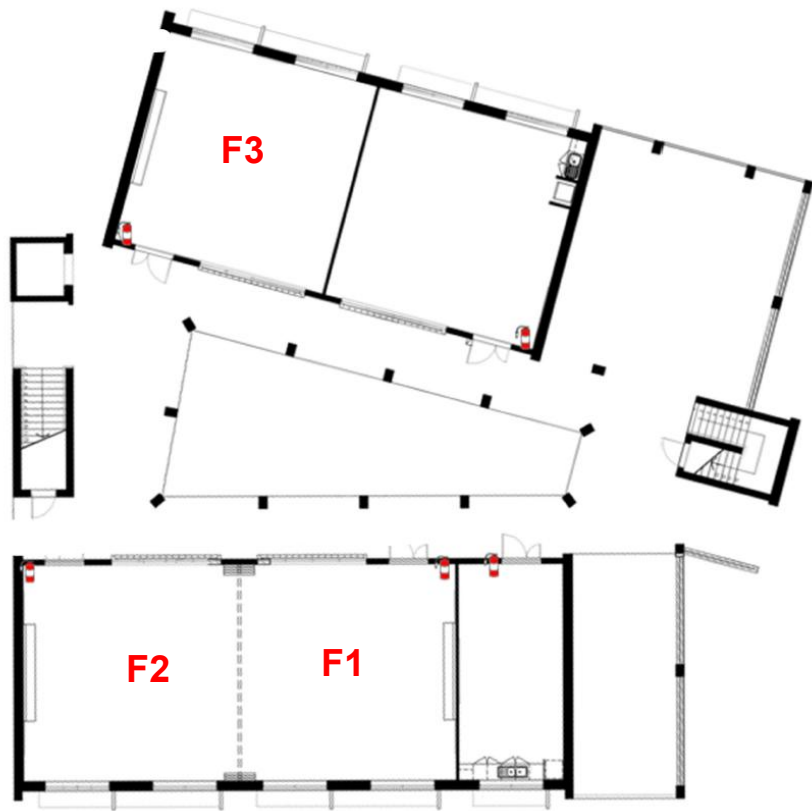

Workshop Room Location Map: 2026 Spark Conference QLD

MPC – Registration + STEAM Expo

STEAM Expo – draft layout

F Block Ground

F Block First Floor

J Block Ground

J Block First Floor

V Block Computer Rooms

V BLOCK – GROUND FLOOR

S Block Downstairs

C Block Computer Room