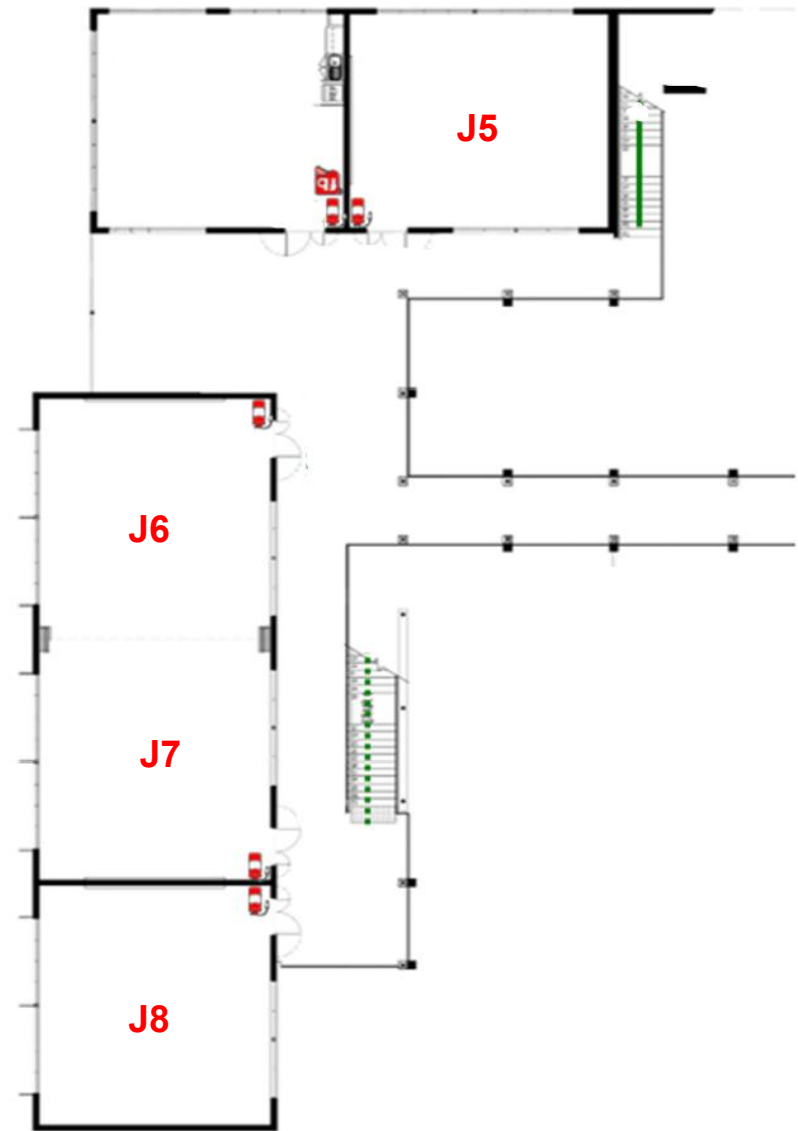

Workshop Room Location Map: 2026 Spark Conference QLD

MPC – Registration + STEAM Expo

STEAM Expo – draft layout

F Block Ground

F Block First Floor

J Block Ground

J Block First Floor

V Block Computer Rooms

V BLOCK – GROUND FLOOR

S Block Downstairs

C Block Computer Room