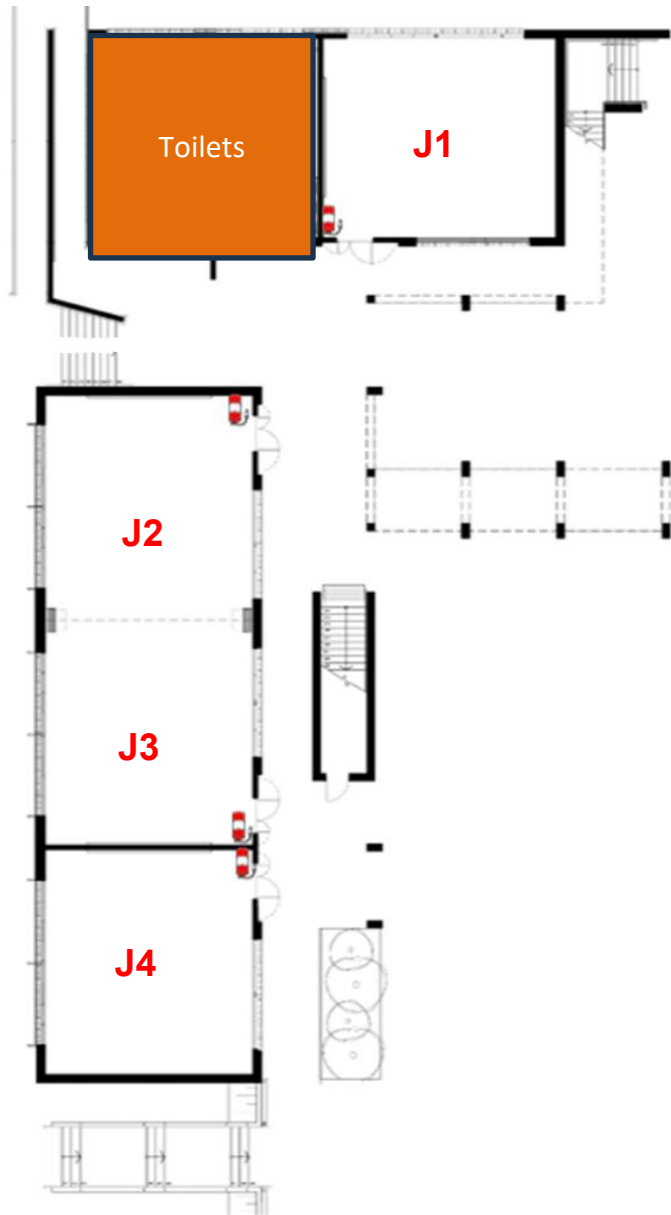

Workshop Room Location Map: 2026 Spark Conference QLD

MPC – Registration + STEAM Expo

STEAM Expo – draft layout

F Block Ground

F Block First Floor

J Block Ground

J Block First Floor

V Block Computer Rooms

V BLOCK – GROUND FLOOR

S Block Downstairs

C Block Computer Room