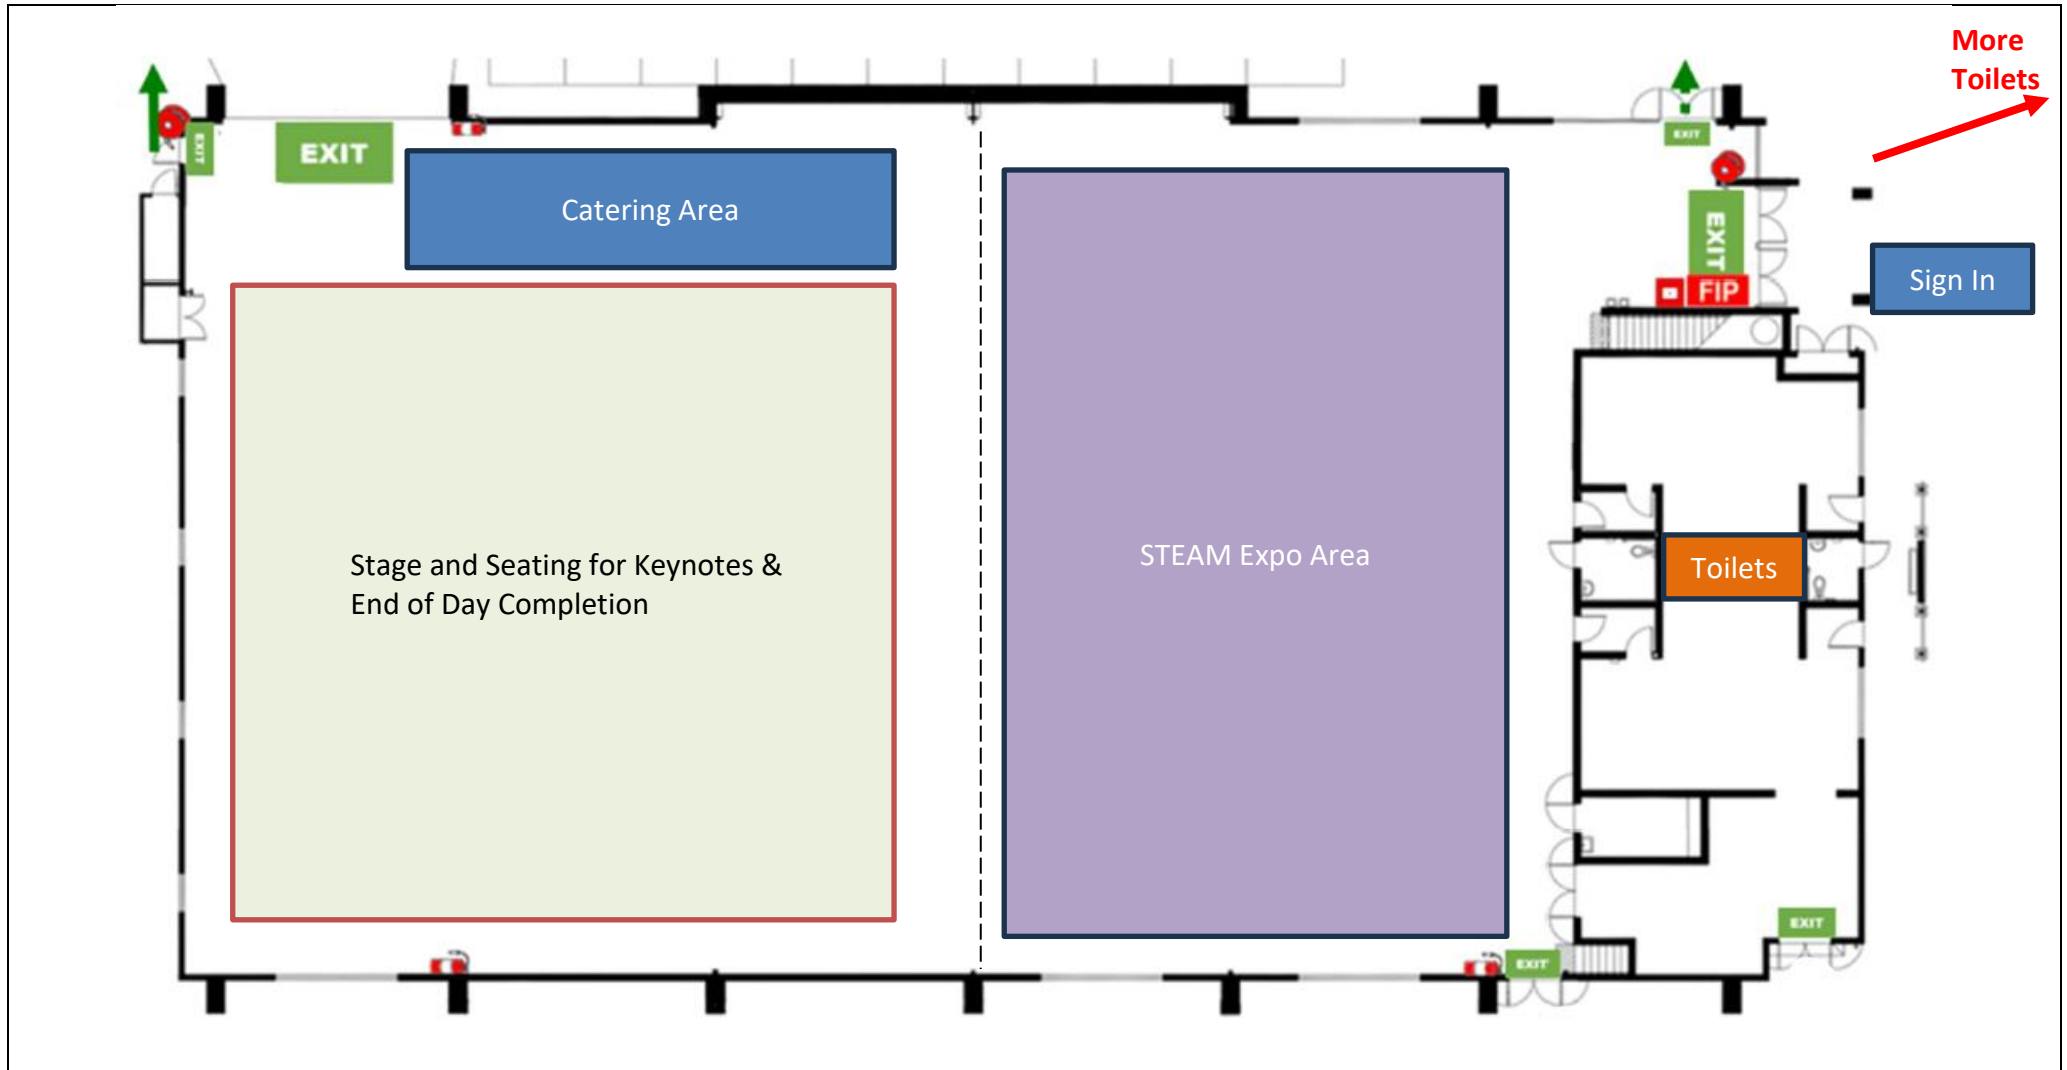

Workshop Room Location Map: 2026 Spark Conference QLD

MPC – Registration + STEAM Expo

STEAM Expo – draft layout

F Block Ground

F Block First Floor

J Block Ground

J Block First Floor

V Block Computer Rooms

V BLOCK – GROUND FLOOR

S Block Downstairs

C Block Computer Room