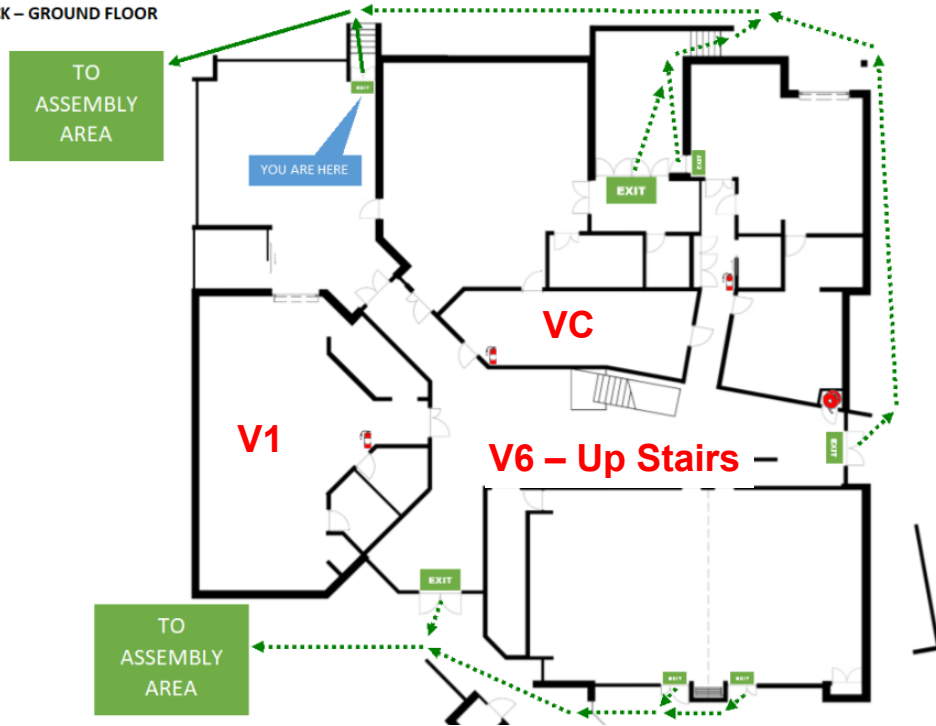

Workshop Room Location Map: 2026 Spark Conference QLD

MPC – Registration + STEAM Expo

STEAM Expo – draft layout

F Block Ground

F Block First Floor

J Block Ground

J Block First Floor

V Block Computer Rooms

V BLOCK – GROUND FLOOR

S Block Downstairs

C Block Computer Room