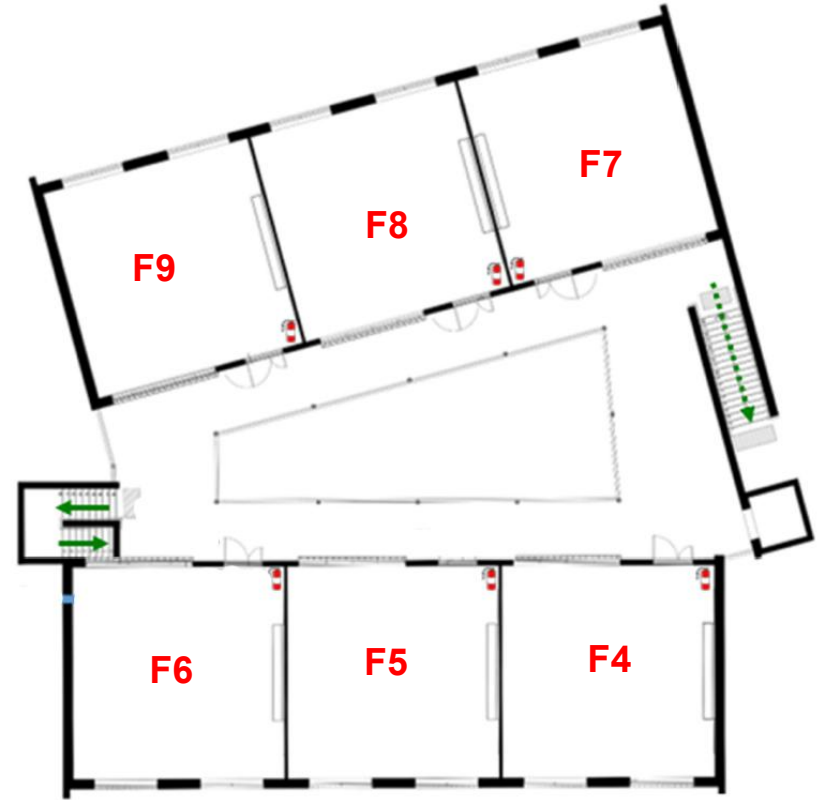

Workshop Room Location Map: 2026 Spark Conference QLD

MPC – Registration + STEAM Expo

STEAM Expo – draft layout

F Block Ground

F Block First Floor

J Block Ground

J Block First Floor

V Block Computer Rooms

V BLOCK – GROUND FLOOR

S Block Downstairs

C Block Computer Room