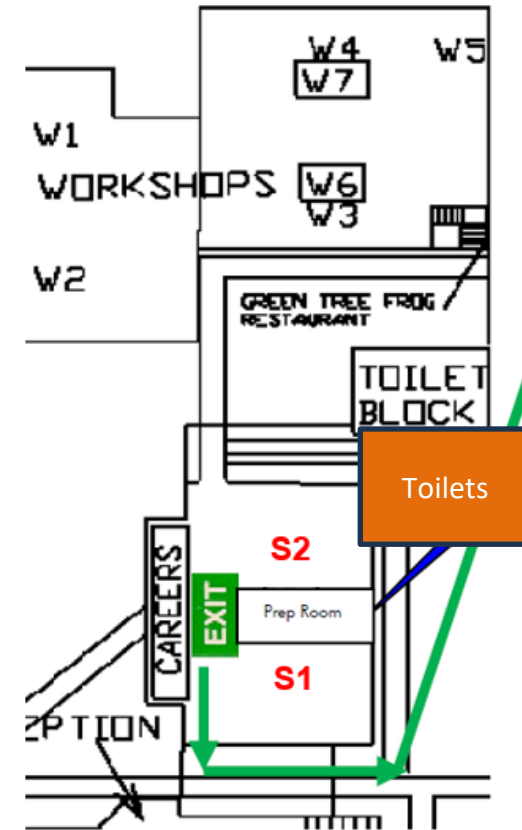

Workshop Room Location Map: 2026 Spark Conference QLD

MPC – Registration + STEAM Expo

STEAM Expo – draft layout

F Block Ground

F Block First Floor

J Block Ground

J Block First Floor

V Block Computer Rooms

V BLOCK – GROUND FLOOR

S Block Downstairs

C Block Computer Room