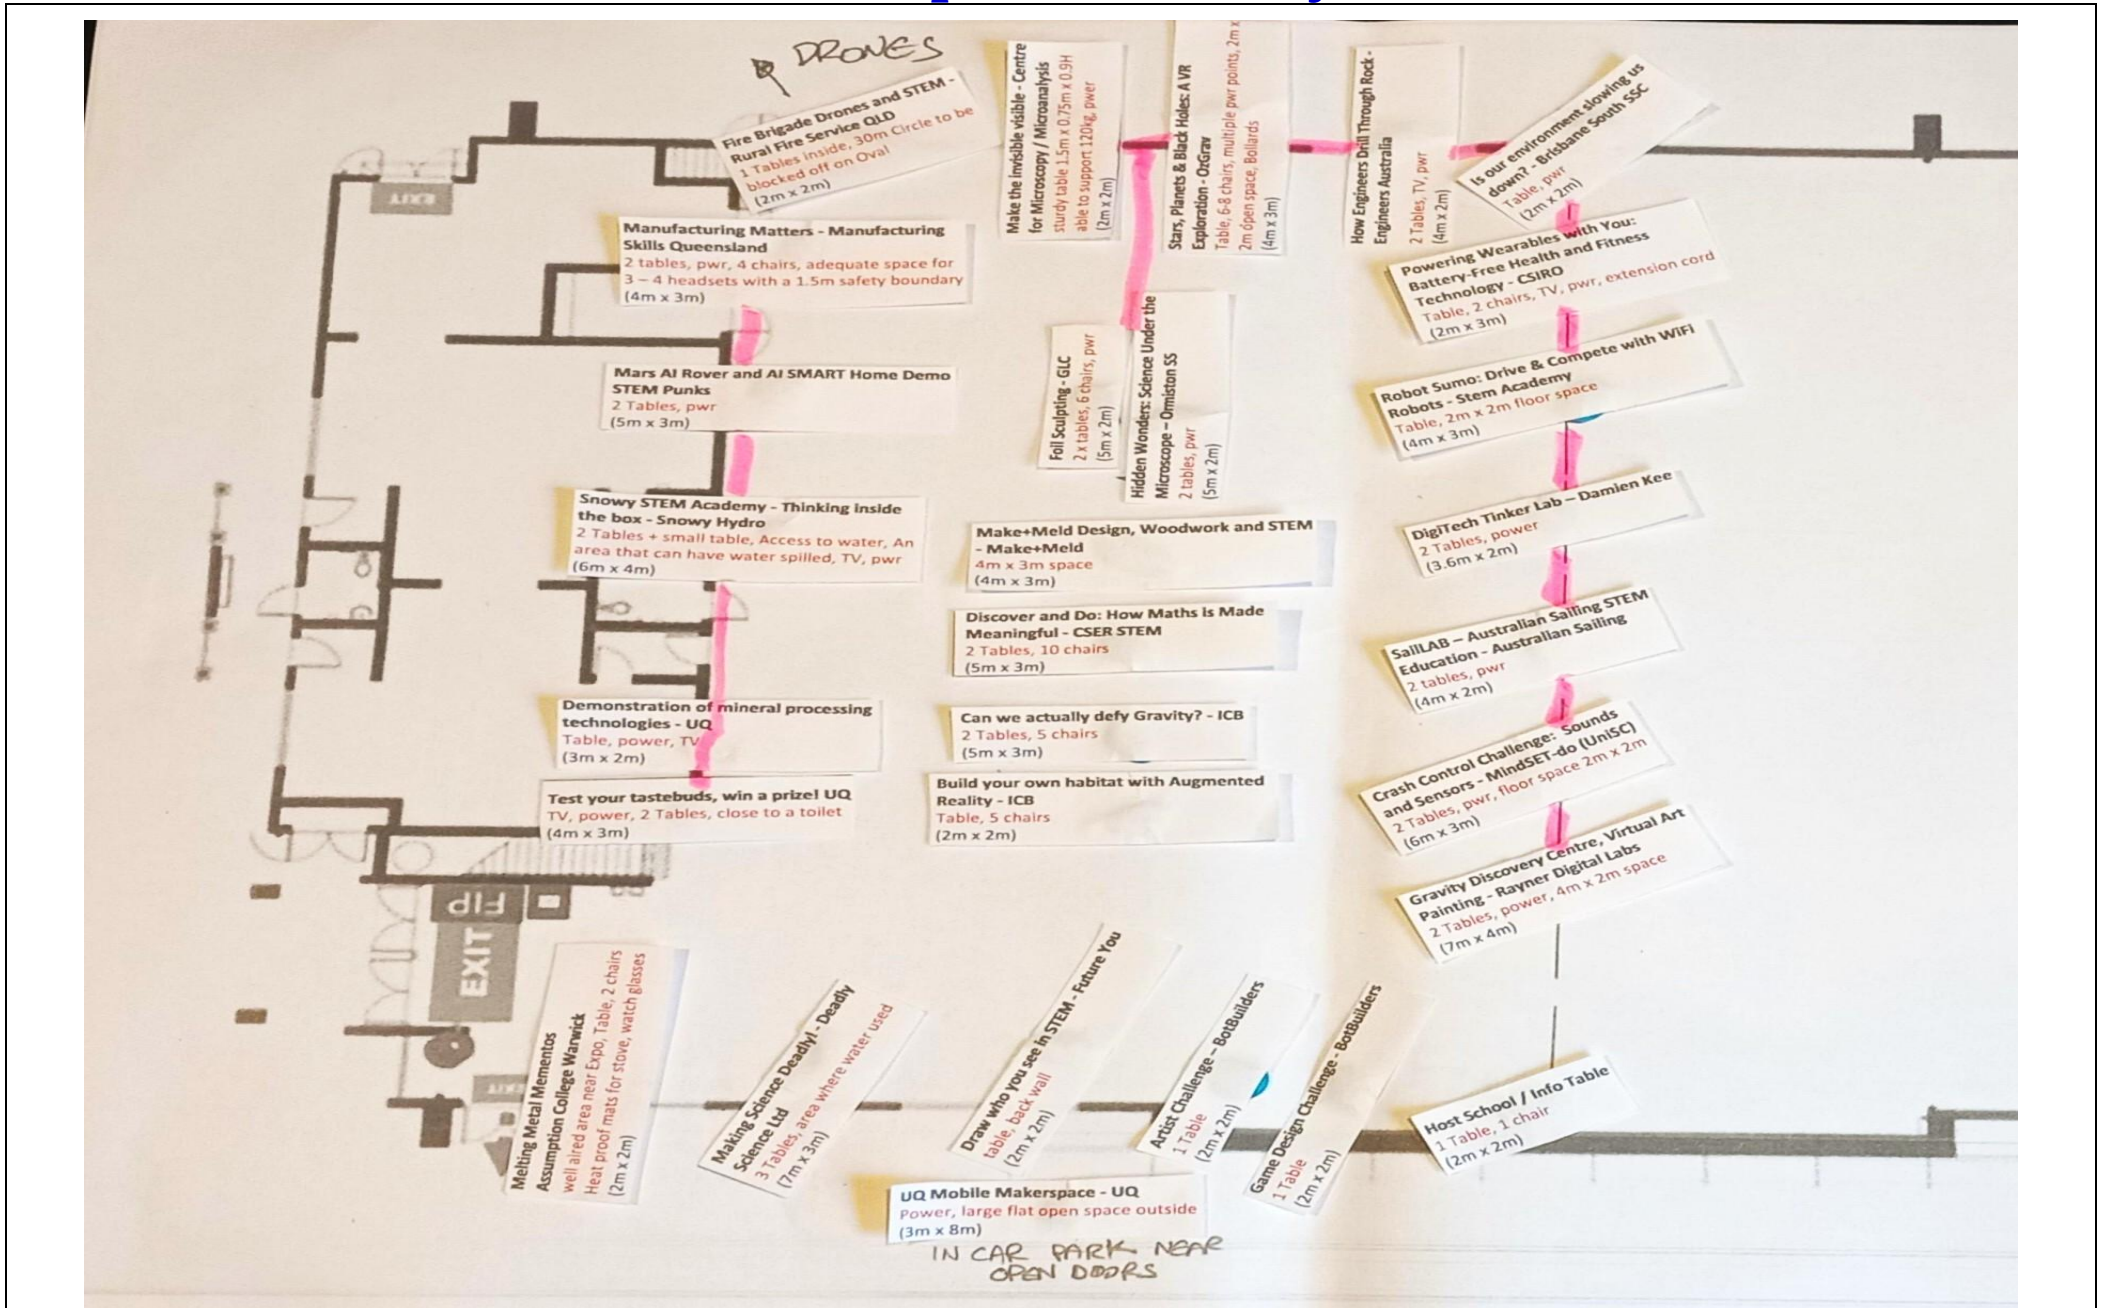

Workshop Room Location Map: 2026 Spark Conference QLD

MPC – Registration + STEAM Expo

STEAM Expo - draft layout

F Block Ground

F Block First Floor

J Block Ground

J Block First Floor

V Block Computer Rooms

V BLOCK – GROUND FLOOR

S Block Downstairs

C Block Computer Room