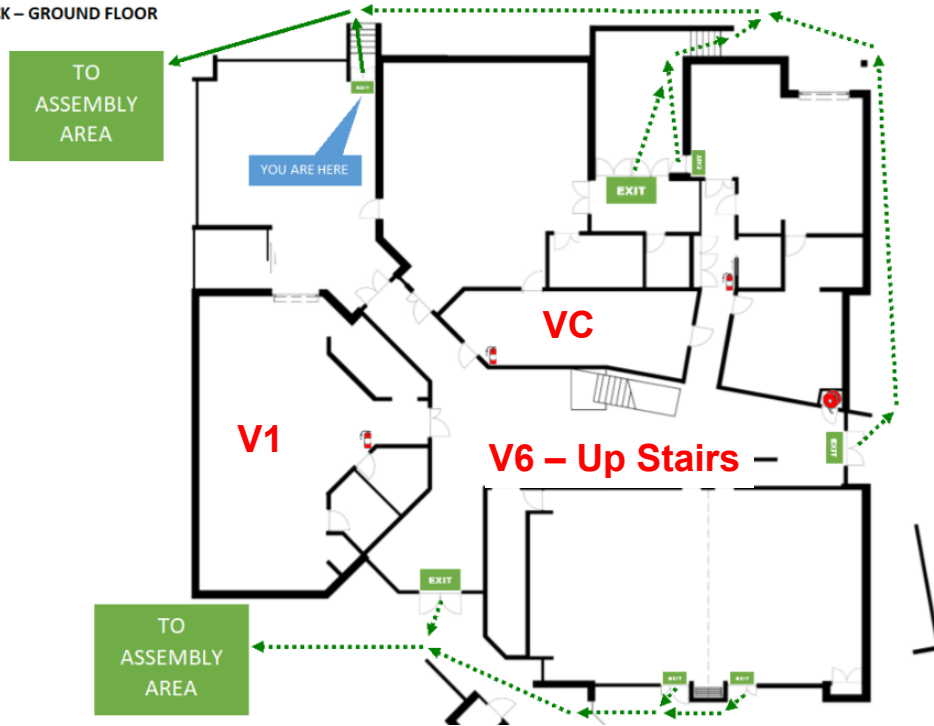

Workshop Room Location Map: 2026 Spark Conference QLD

MPC – Registration + STEAM Expo

STEAM Expo - draft layout

F Block Ground

F Block First Floor

J Block Ground

J Block First Floor

V Block Computer Rooms

V BLOCK – GROUND FLOOR

S Block Downstairs

C Block Computer Room