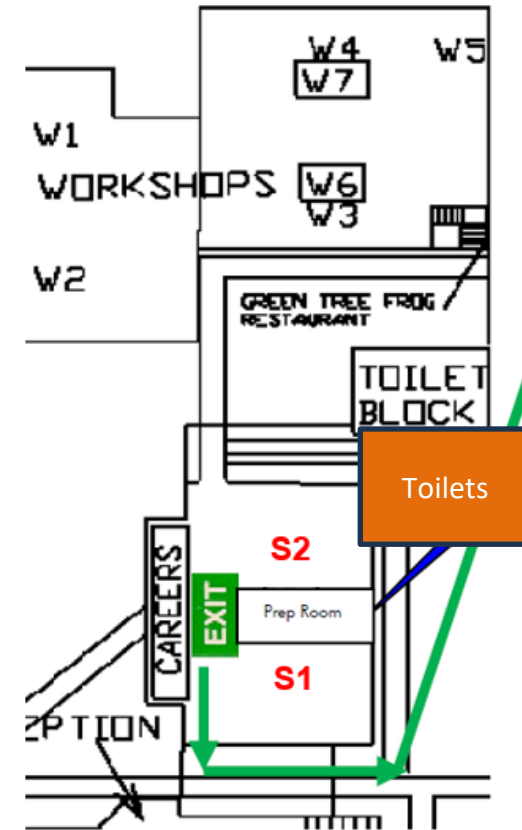

Workshop Room Location Map: 2026 Spark Conference QLD

MPC – Registration + STEAM Expo

STEAM Expo - draft layout

F Block Ground

F Block First Floor

J Block Ground

J Block First Floor

V Block Computer Rooms

V BLOCK – GROUND FLOOR

S Block Downstairs

C Block Computer Room