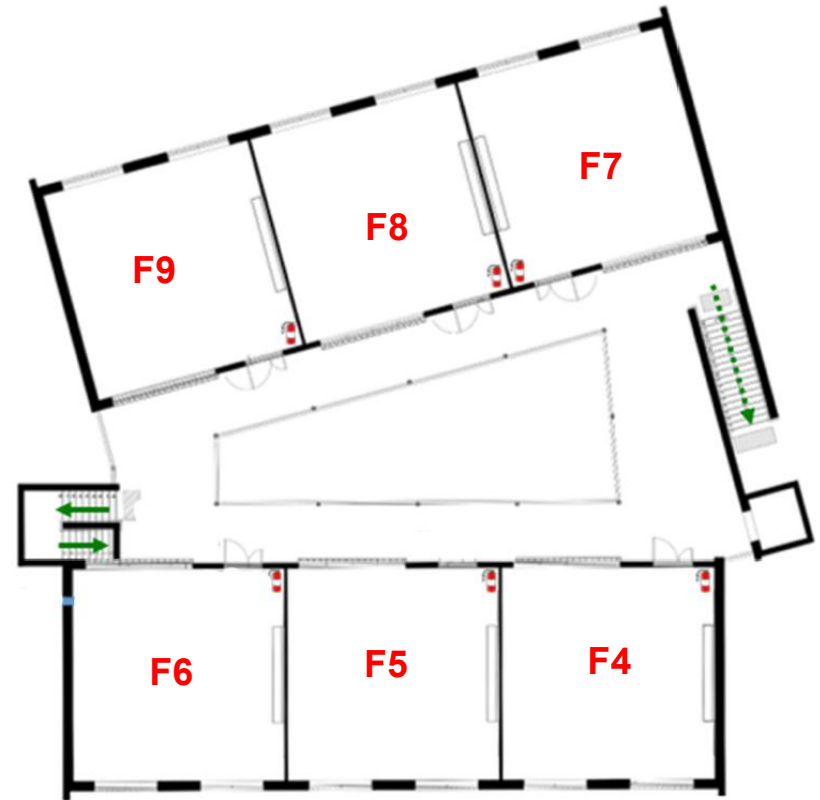

Workshop Room Location Map: 2026 Spark Conference QLD

MPC – Registration + STEAM Expo

STEAM Expo - draft layout

F Block Ground

F Block First Floor

J Block Ground

J Block First Floor

V Block Computer Rooms

V BLOCK – GROUND FLOOR

S Block Downstairs

C Block Computer Room