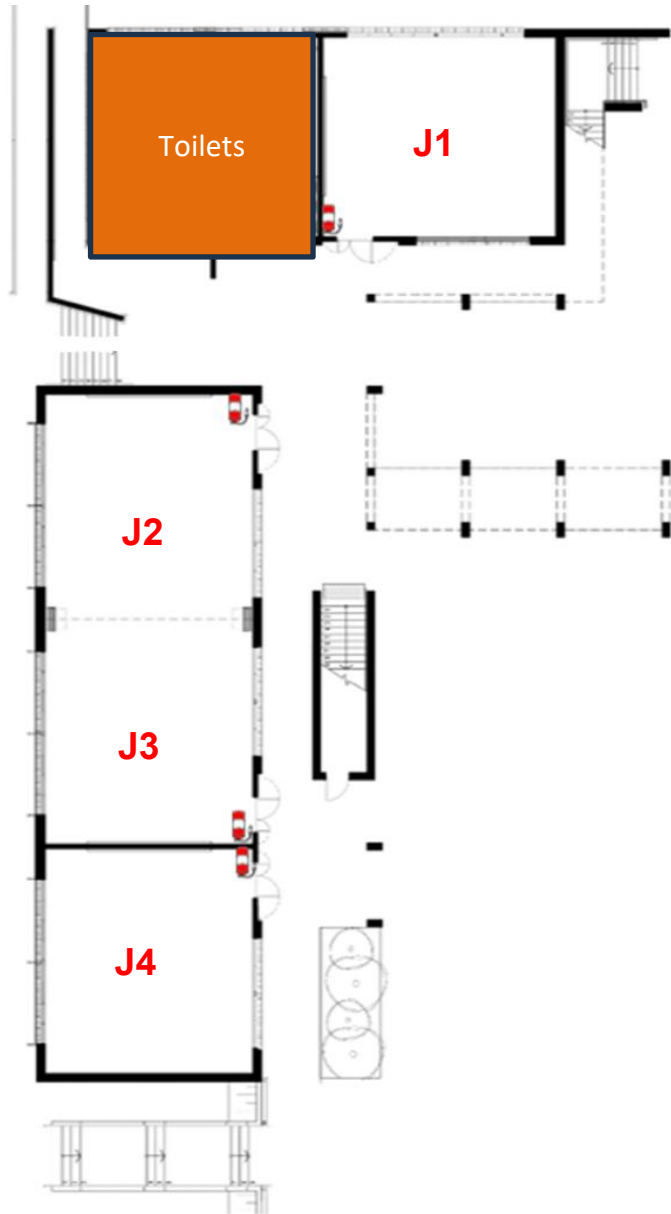

Workshop Room Location Map: 2026 Spark Conference QLD

MPC – Registration + STEAM Expo

STEAM Expo - draft layout

F Block Ground

F Block First Floor

J Block Ground

J Block First Floor

V Block Computer Rooms

V BLOCK – GROUND FLOOR

S Block Downstairs

C Block Computer Room