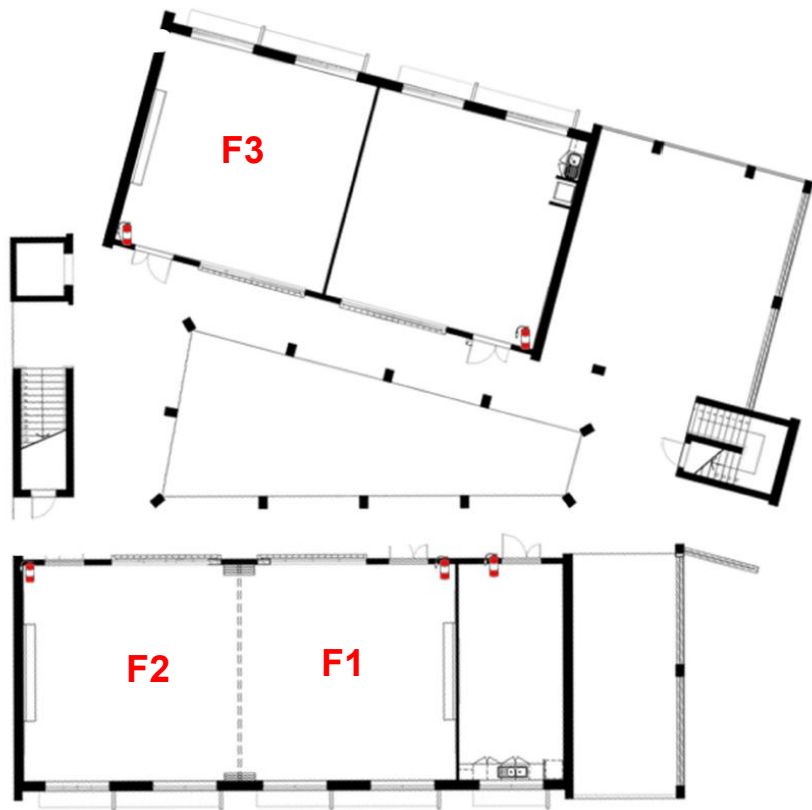

Workshop Room Location Map: 2026 Spark Conference QLD

MPC – Registration + STEAM Expo

STEAM Expo - draft layout

F Block Ground

F Block First Floor

J Block Ground

J Block First Floor

V Block Computer Rooms

V BLOCK – GROUND FLOOR

S Block Downstairs

C Block Computer Room