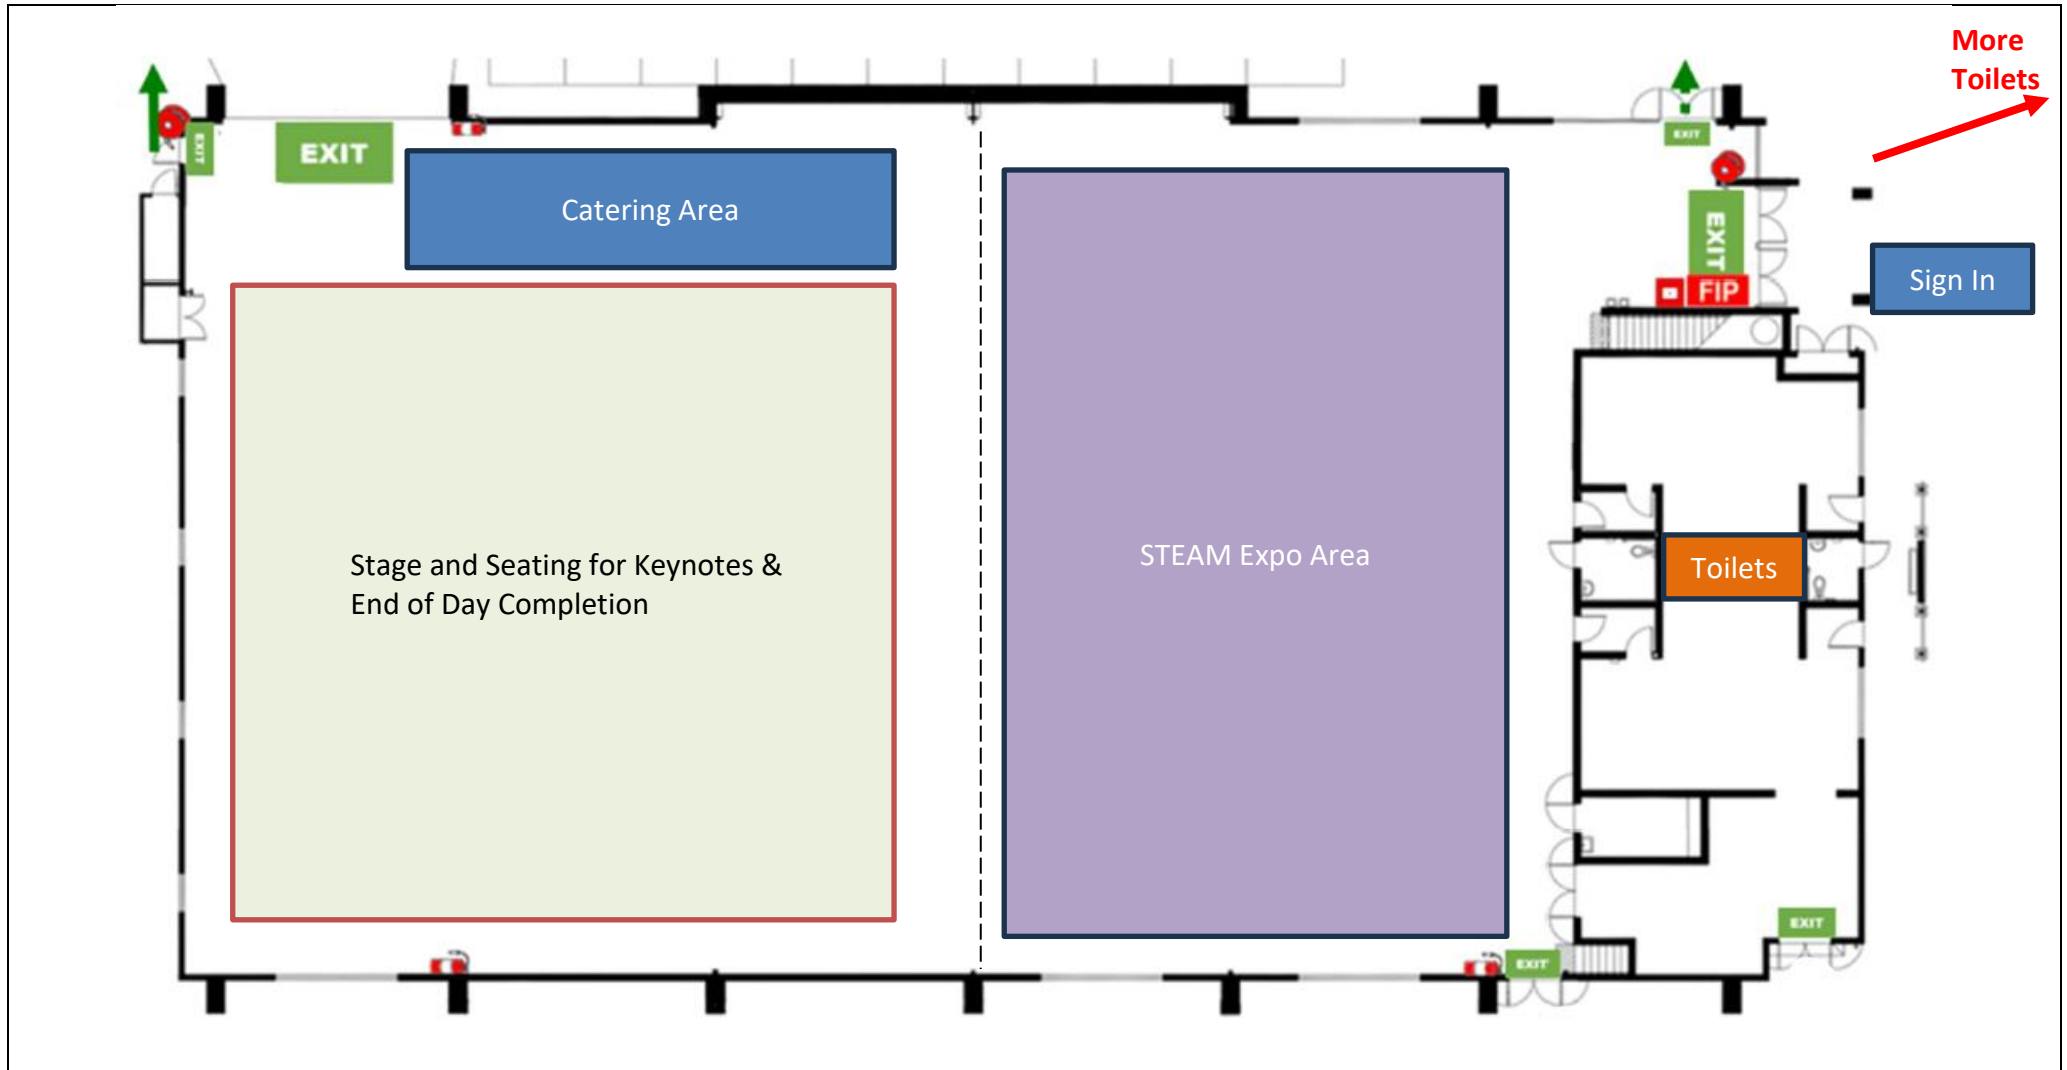

Workshop Room Location Map: 2026 Spark Conference QLD

MPC – Registration + STEAM Expo

STEAM Expo - draft layout

F Block Ground

F Block First Floor

J Block Ground

J Block First Floor

V Block Computer Rooms

V BLOCK – GROUND FLOOR

S Block Downstairs

C Block Computer Room