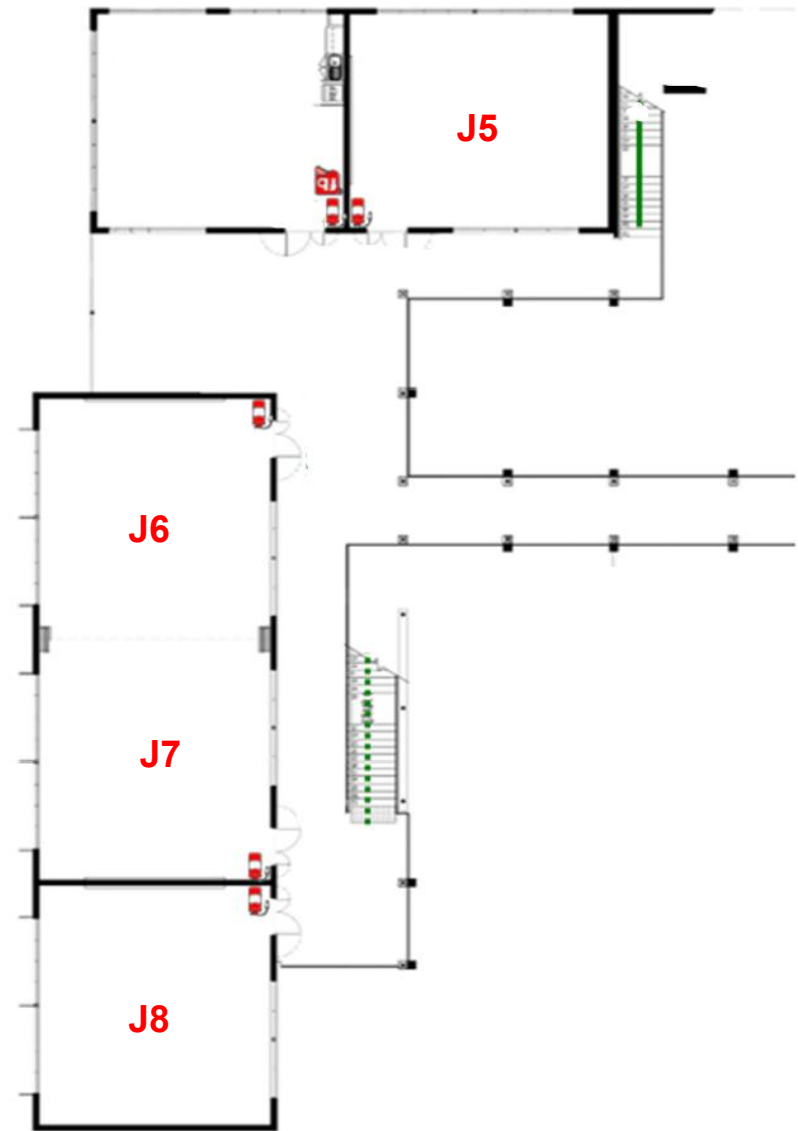

Workshop Room Location Map: 2026 Spark Conference QLD

MPC – Registration + STEAM Expo

STEAM Expo - draft layout

F Block Ground

F Block First Floor

J Block Ground

J Block First Floor

V Block Computer Rooms

V BLOCK – GROUND FLOOR

S Block Downstairs

C Block Computer Room